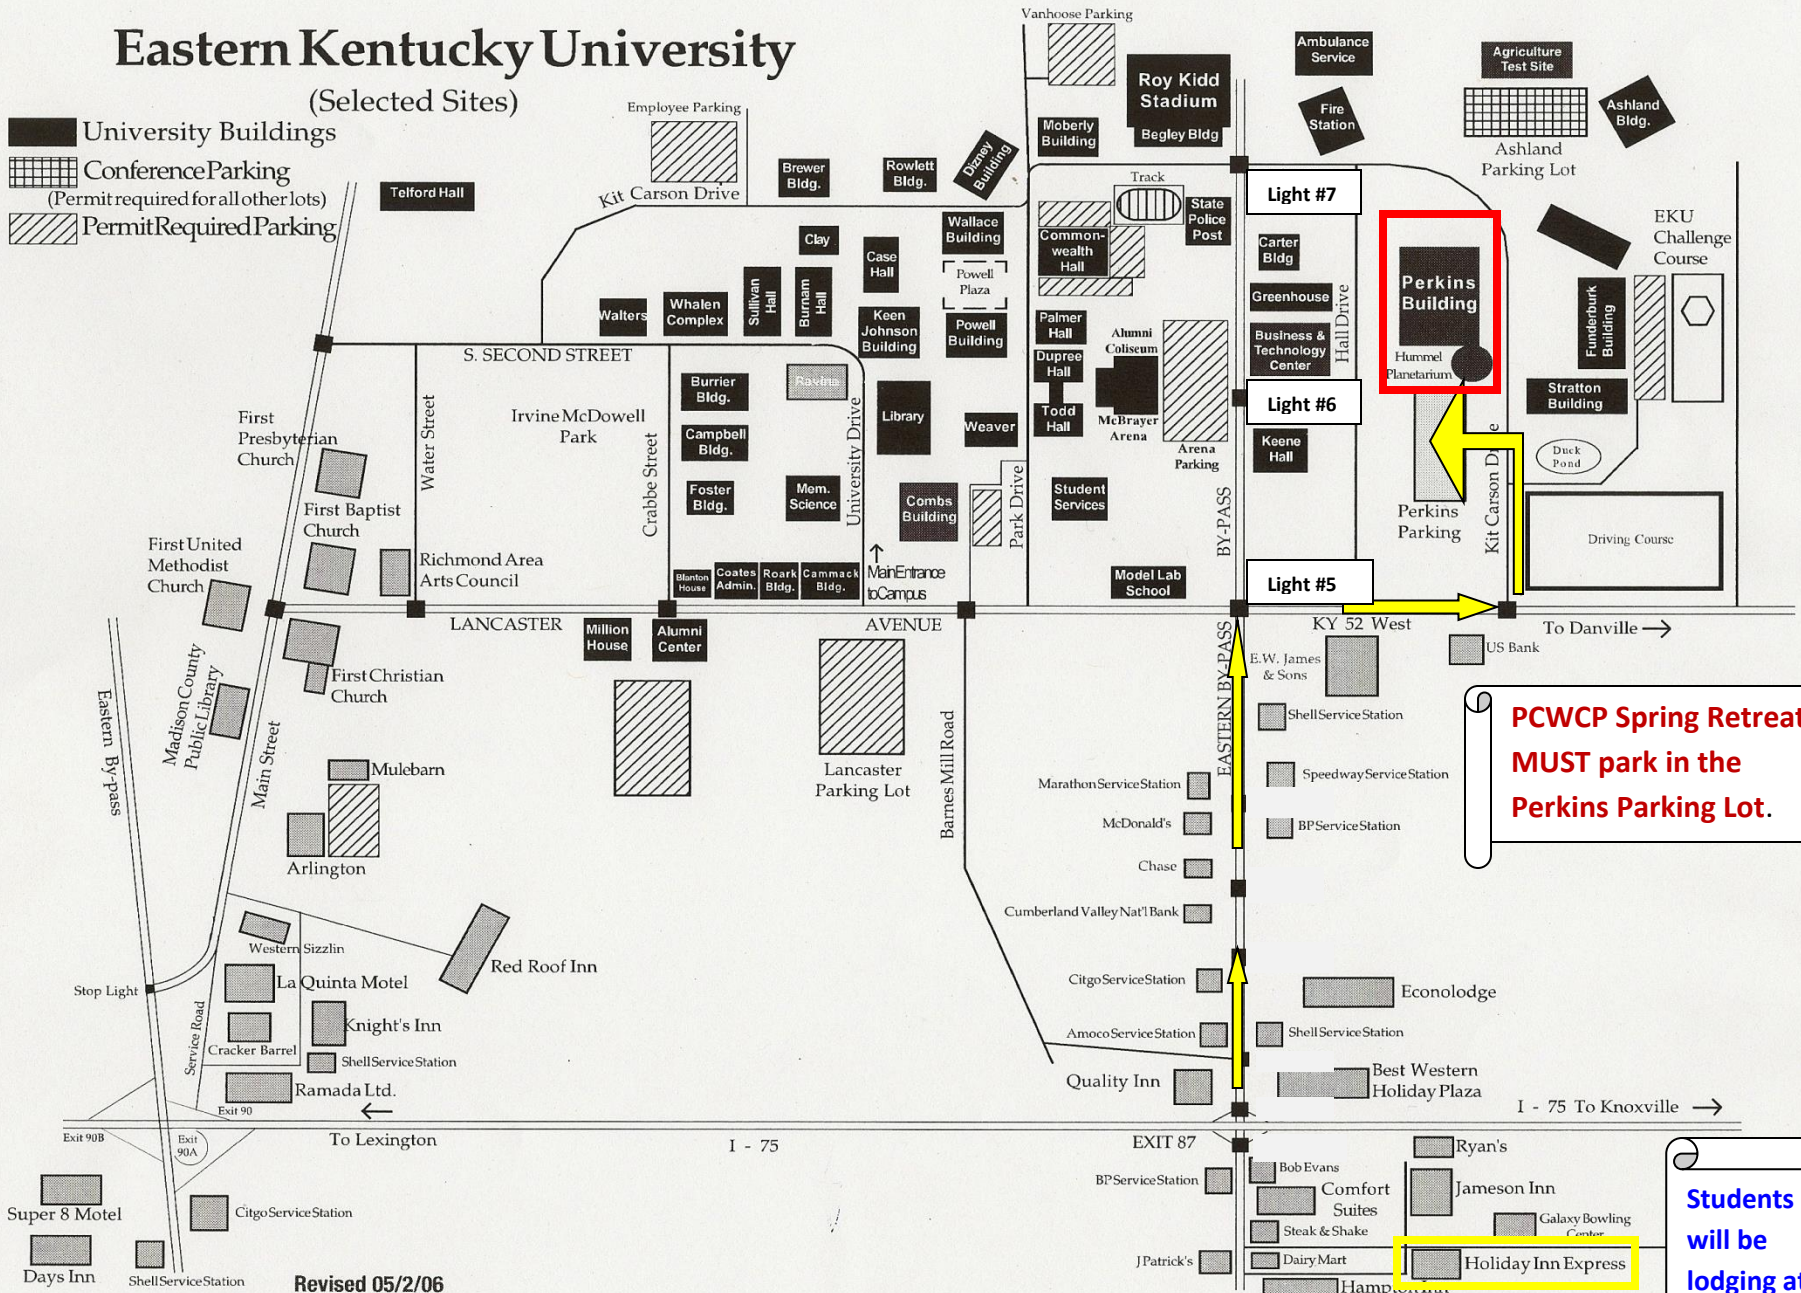

Eastern Kentucky University

(Selected Sites)

- University Buildings
- Conference Parking
(Permit required for all other lots)
- Permit Required Parking

**PCWCP Spring Retreat
MUST park in the
Perkins Parking Lot.**

**Students
will be
lodging at
Holiday Inn
Express.**

Revised 05/2/06